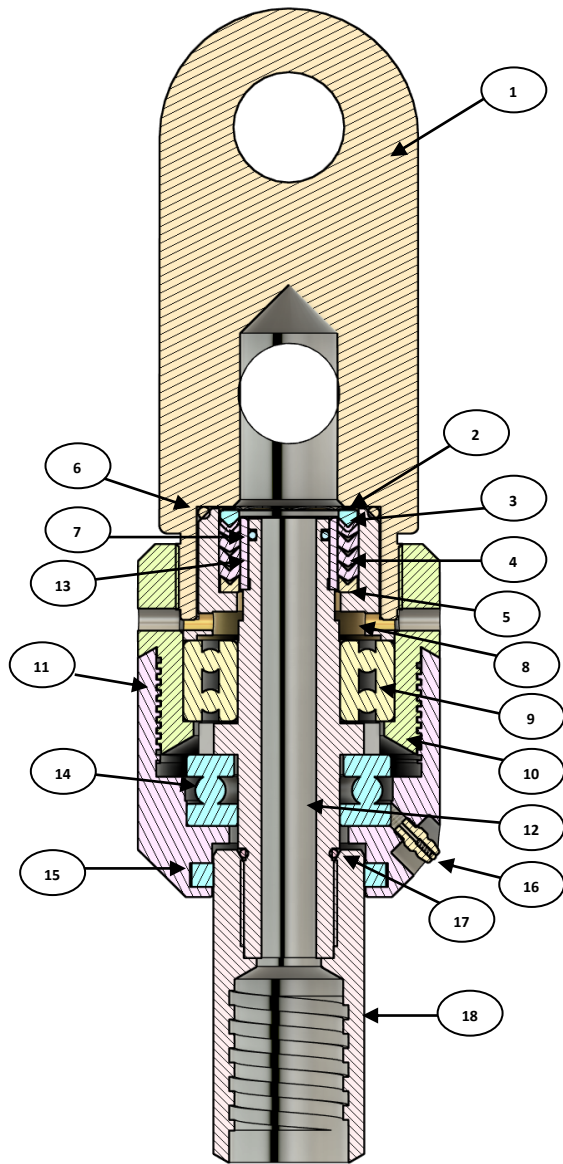

10K WATER SWIVEL (COMPACT PLUS)

	ITEM DESCRIPTION	PART NUMBERS
1-18	10K WATER SWIVEL (COMPACT PLUS)	32-00-200
1	10K WS BAIL	32-01-002
2	10K WS WAVE WASHER	32-00-005
3	10K WS WASHER MALE	32-00-002
4	10K WS GASKET SET	32-00-005
5	10K WS WASHER FEMALE	32-00-004
6	10K WS O-RING	32-00-006
7	10K WS O-RING	32-00-007
8	10K WS PACKING HOUSING	32-00-009
9	10K WS BALL BEARING	32-00-011
10	10K WS UPPER SWIVEL HOUSING	32-00-014

	ITEM DESCRIPTION	PART NUMBERS
11	10K WS LOWER SWIVEL HOUSING	32-00-015
12	10K WS SPINDLE	32-00-010
13	10K WS SPINDLE WEAR BUSH	32-00-008
14	10K WS THRUST BEARING	32-00-012
15	10K WS SPINDLE FELT RING	32-00-016
16	GREASE FITTING	16-01-019
17	10K WS O-RING	32-00-013
18	10K WS AW ADAPTOR	32-00-017